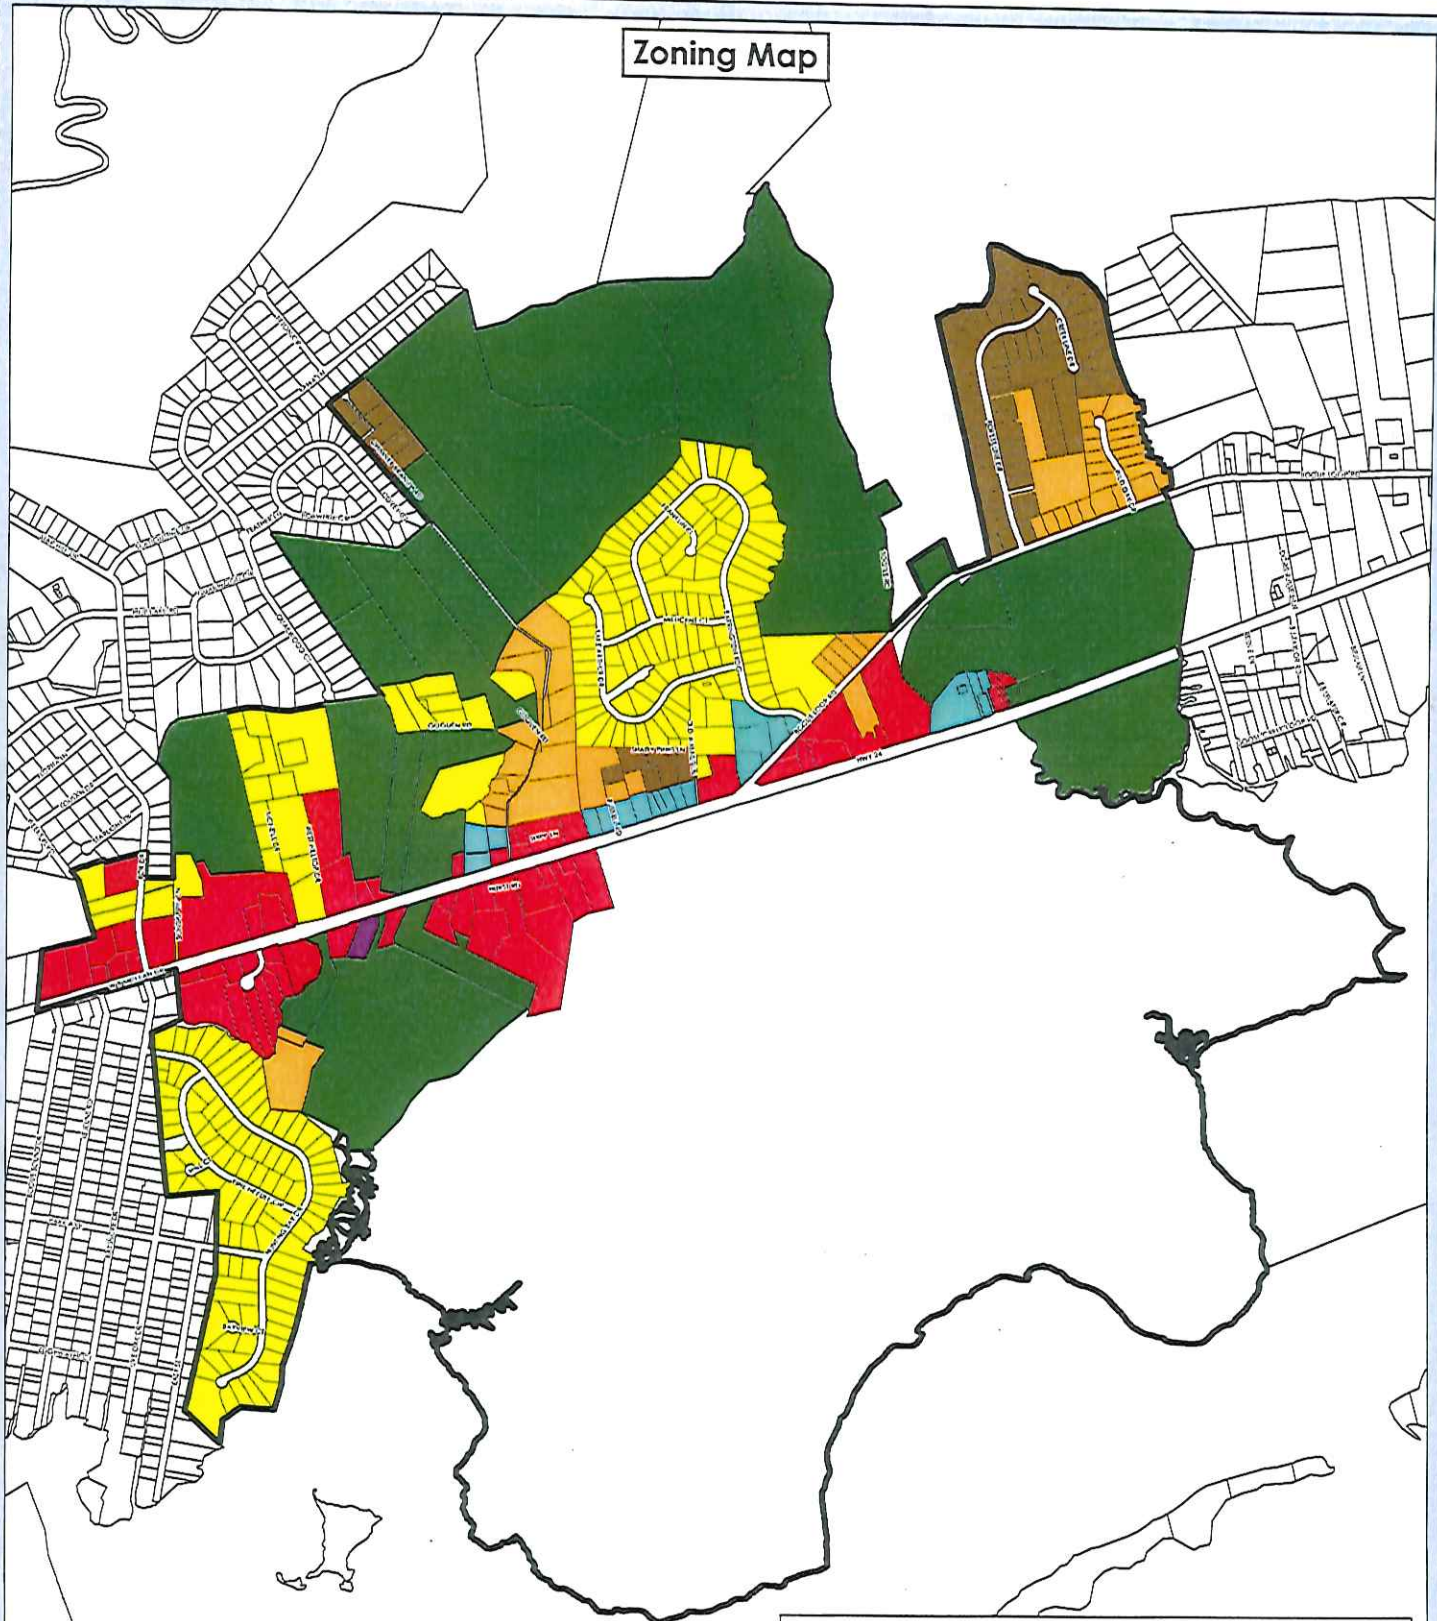

# Zoning Map

Town Limits	725 362.5 0 725 Feet	 THE TOWN OF <b>BOGUE</b> NORTH CAROLINA
R-15M		